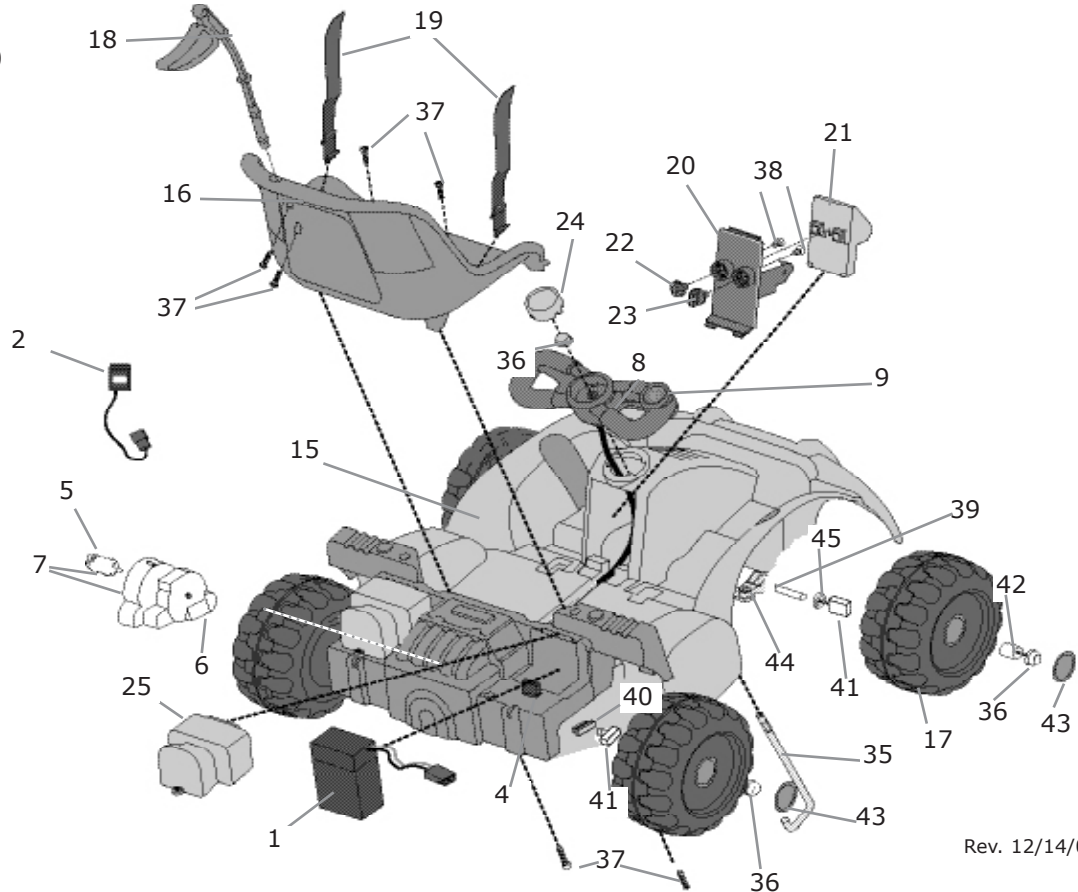

**Age Range:** 1 3  
**Weight Limit:** 40 lbs.  
**Surfaces:** Asphalt/Hard Surfaces  
**Speed:** 2.0 Forward  
**Colors:** Red Body/Orange Seat/Purple Wheels  
**Intro:** 2005  
**Suggested Retail:** 99.99

J4030

DORA

# Get Set Go! Kart Toddler Series

**Box Dimensions:**  
 11.375 x 24.375 31.750  
 18 lbs.  
**Warranty**  
 One Year Vehicle  
 6 Months Battery

Rev. 12/14/07

Item No.	Description	Part No.	Qty. Item	Part	No. Qty.	Description	No.
<b>Working / Electrical Parts</b>							
1.	6V, 4 amp Battery	00801-1230	1				
2.	6V, 4 amp Charger	00801-0976	1				
<b>4.</b>	<b>Motor Harness</b>	<b>76790-9699</b>	<b>1</b>				
<b>5.</b>	<b>Motor Pinion</b>	<b>00968-3700</b>	<b>1</b>				
<b>6.</b>	<b>Gearbox</b>	<b>00968-3800</b>	<b>1</b>				
<b>7.</b>	<b>Motor Gearbox Assy</b>	<b>00968-3900</b>	<b>1</b>				
8.	Steer Wheel w/Harness	J4030-9209	1				
<b>9.</b>	<b>Switch</b>	<b>00801-1222</b>	<b>1</b>				
<b>Hardware / Metal Parts</b>							
35.	Steering Column	76790-4539	1				
36.	Retainer	0801-0548	6				
37.	8 x 3/4 Screw	0912-8001	6				
38.	6 x 3/8 Screw N/A (Order Hardware Bag)		2				
39.	Front Axle	76790-4519	2				
40.	Bushing w/Out Ext, Rect	74504-2549	2				
41.	Bushing w/Ext. Rect	78560-2659	2				
42.	Bushing	J4030-2129	2				
43.	Hubcap	J4030-2349	4				
44.	Steering Linkage Assy.	3800-7042	1				
45.	5/16 Washer	0801-0253	2				
<b>Parts Not Shown</b>							
	Large Parts Bag	J4030-9259	1				
	Hardware Bag	3800-7830	1				
	Owner's Manual	J4030-0920	1				
	Decal Sheet	J4030-0320	1				
	Rear Axle	76790-4529	1				
<b>Plastic / Other Parts</b>							
15.	Veh Frame	N/A	1				
16.	Seat	J4030-2149	1				
17.	Wheel	78780-2119	4				
18.	Flag	78780-2269	1				
19.	Seat Belt Set	75547-5519	1				
20.	Action Sounds Box Cover	78780-2239	1				
21.	Action Sounds Box	G4815-9539	1				
22.	Sound Knob	J4030-2259	1				
23.	Key Knob	J4030-2249	1				
24.	Steering Wheel Cap	J4030-2229	1				
25.	Rear Bumper Cover	76790-2139	2				